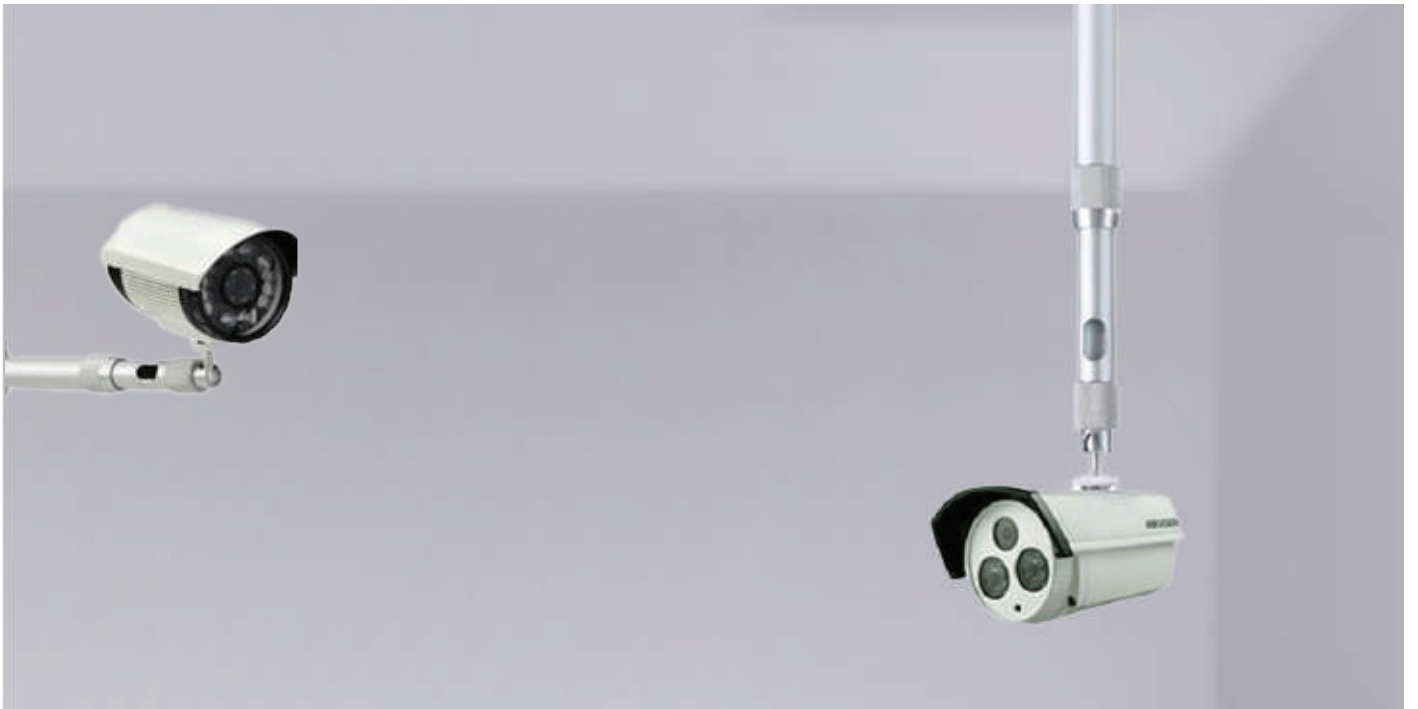

iL-C206 Ceiling Drop Pole

Bracket	iL-C206
Application	Ceiling Mount
Dimensions	Min 30cm - 60cm
Weight	210g
Material	Aluminum